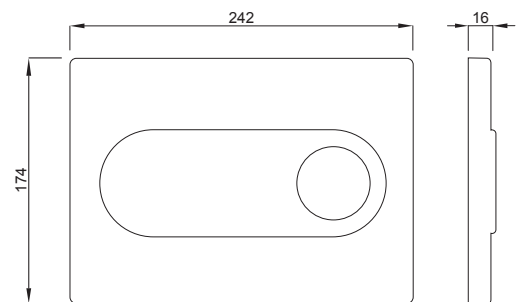

ZIRCON

Article number:
73601

EAN-Code:
3838912026415

Discover the ideal flushing plates for mechanical activation, available in a diverse array of designs, colors, materials, and shapes. Elevate your comfort and satisfaction with this curated selection, tailored to meet your unique preferences and needs.

INSTALLATION METHOD

For mounting on concealed flushing cisterns

PROPERTIES

Material: plastic

Dual flushing

Colour: black

For concealed flushing cisterns 7512/7522

For concealed flushing cisterns 9052

For concealed flushing cisterns 9012

SPECIAL FEATURES

Simple installation and maintenance

PRODUCT CONTAINS

All parts required for mounting are supplied with the product

PACKING

Carton: 4 Pcs

OTHER AVAILABLE OPTIONS: