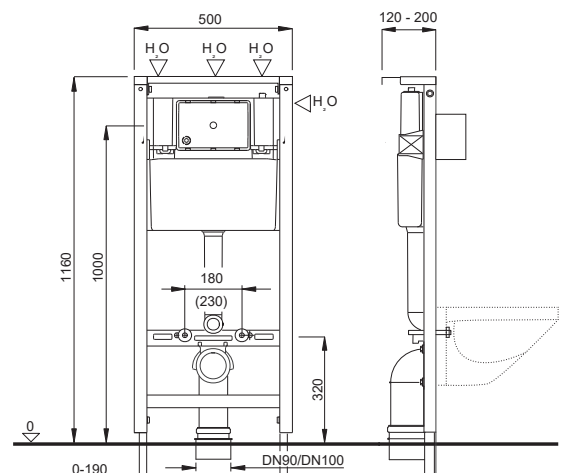

LIV-FIX WC 7522

Article number:
674512

EAN-Code:
3838912061096

A contemporary concealed cistern, featuring standard dimensions facilitates effortless tool-free maintenance. Furthermore, a wide array of flushing plates provides a multitude of combination options.

INSTALLATION METHOD

Installation in prefabricated walls, pre-wall installation in dry walls, universal installation into solid walls

PROPERTIES

Supporting, blue powder coated WC element, square profile 40 x 40 mm with pre-assembled concealed flushing cistern 7522

Frontal flushing, dual flushing (3/6 l)

Adjustable flushing volume (large quantity of water 5/6/7 l, small quantity of water 3/4 l)

Pre-assembled wall brackets and adjustable support legs (0-190 mm)

Water connection possibility in four positions

Fully insulated against condensation

SPECIAL FEATURES

Silent mechanical filling valve (noise emission class 1 ISO 3822)

Depth adjustable drain elbow (+/- 20 mm)

PRODUCT CONTAINS

Concealed flushing cistern equipped with preassembled angle valve – top center

Water connection G 1/2

PE wall drain elbow Ø 90 mm with a seal

PE adapter reduction piece Ø 90/110 mm with a seal

Assembly template

All parts required for installation and mounting are supplied with the product

PACKING

Pallet: 24 Pcs