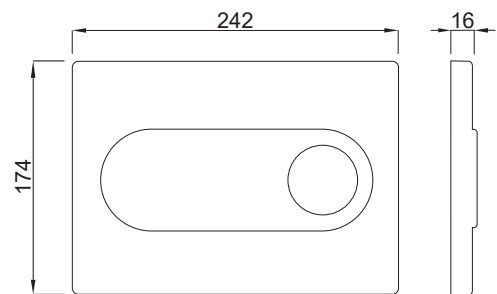

CIRCLE

Article number:
675040

EAN-Code:
3838912064363

Discover the ideal flushing plates for mechanical activation, available in a diverse array of designs, colors, materials, and shapes. Elevate your comfort and satisfaction with this curated selection, tailored to meet your unique preferences and needs.

INSTALLATION METHOD

For mounting on concealed flushing cisterns

PROPERTIES

Material: glass

Dual flushing

Colour: white/gold

For concealed flushing cisterns 7512/7522

For concealed flushing cisterns 9052

For concealed flushing cisterns 9012

SPECIAL FEATURES

Simple installation and maintenance

PRODUCT CONTAINS

All parts required for mounting are supplied with the product

PACKING

Carton: 4 Pcs

OTHER AVAILABLE OPTIONS: