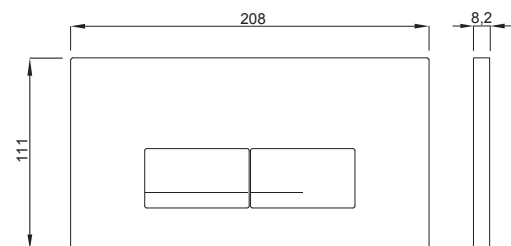

INSTALLATION METHOD

For installation on concealed flushing cisterns

PROPERTIES

Material: glass

Dual flushing

Color: black

For 387 concealed cisterns

SPECIAL FEATURES

Easy installation and service

For top or front flushing activation

Floating impression through shadow gap

PRODUCT CONTAINS

Complete fixing material

PACKING

Carton: 20 Pcs

OTHER AVAILABLE OPTIONS:

White

TO BE USED WITH:

DUPLO WC 387
98 cm

DUPLO WC 387
FRONT 112 cm

DUPLO WC 387
FRONT 118 cm