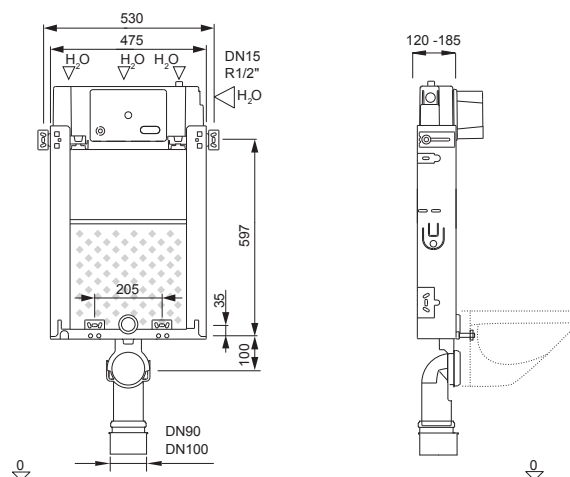

INSTALLATION METHOD

For pre-wall or solid wall mounting

PROPERTIES

Galvanised toilet element with pre-assembled concealed flushing cistern 7512

Frontal flushing, dual flushing (3/6 l)

Adjustable flushing volume (large quantity of water 5/6/7 l, small quantity of water 3/4 l)

Silent mechanical filling valve (noise emission class 1 ISO 3822)

Styrofoam insert

PRODUCT CONTAINS

Concealed flushing cistern equipped with preassembled angle valve – top right

Water connection G 1/2

PE wall drain elbow Ø 90 mm with a seal

PE adapter reduction piece Ø 90/110 mm with a seal

All parts required for installation and mounting are supplied with the product

PACKING

Pallet: 24 Pcs

FLUSHING PLATES

RUBY

Glass - White

Glass - Pergamon