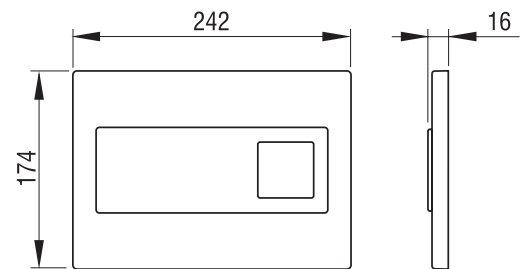

RUBY

Article number:
229454

EAN-Code:
3838912012708

Discover the ideal flushing plates for mechanical activation, available in a diverse array of designs, colors, materials, and shapes. Elevate your comfort and satisfaction with this curated selection, tailored to meet your unique preferences and needs.

INSTALLATION METHOD

For mounting on concealed flushing cisterns

PROPERTIES

Material: glass

Dual flushing

Colour: green

For concealed flushing cisterns 7512/7522

For concealed flushing cisterns 9052

For concealed flushing cisterns 9012

SPECIAL FEATURES

Simple installation and maintenance

PRODUCT CONTAINS

All parts required for mounting are supplied with the product

PACKING

Carton: 4 Pcs

OTHER AVAILABLE OPTIONS: