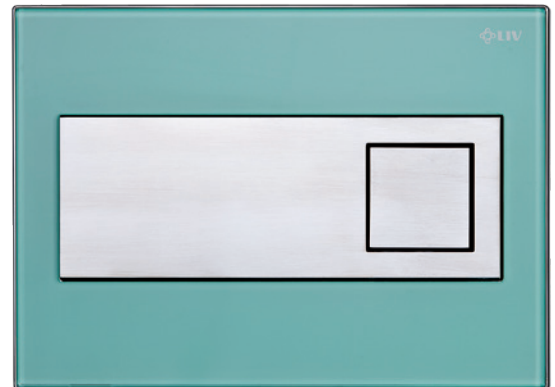

RUBY

Article number:
229454

EAN-Code:
3838912012708

Discover the ideal flushing plates for mechanical activation, available in a diverse array of designs, colors, materials, and shapes. Elevate your comfort and satisfaction with this curated selection, tailored to meet your unique preferences and needs.

INSTALLATION METHOD

For mounting on concealed flushing cisterns

PROPERTIES

Material: glass

Dual flushing

Colour: green

For concealed flushing cisterns 7512/7522

For concealed flushing cisterns 9052

For concealed flushing cisterns 9012

SPECIAL FEATURES

Simple installation and maintenance

PRODUCT CONTAINS

All parts required for mounting are supplied with the product

PACKING

Carton: 4 Pcs

OTHER AVAILABLE OPTIONS: