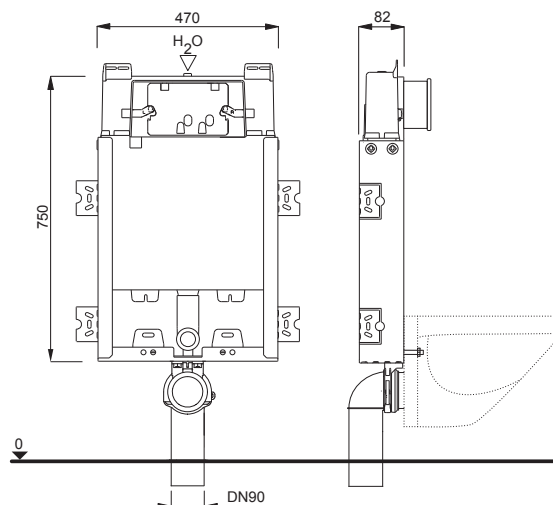

PACKING

Pallet: 20 Pcs