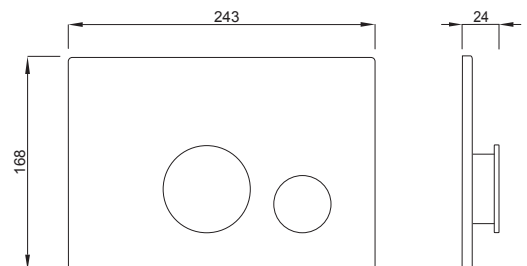

BEAT

Article number:
634849

EAN-Code:
3838912039606

Discover the ideal flushing plates for mechanical activation, available in a diverse array of designs, colors, materials, and shapes. Elevate your comfort and satisfaction with this curated selection, tailored to meet your unique preferences and needs.

INSTALLATION METHOD

For mounting on concealed flushing cisterns

PROPERTIES

Material: high-quality plastic

Dual flushing

Colour: white with silver metal activation buttons

For concealed flushing cisterns 7512/7522

For concealed flushing cisterns 9052

For concealed flushing cisterns 9012

SPECIAL FEATURES

Simple installation and maintenance

PRODUCT CONTAINS

All parts required for mounting are supplied with the product

PACKING

Carton: 4 Pcs