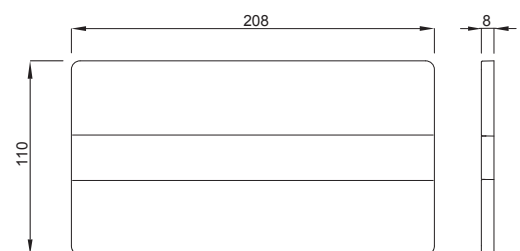

### PROPERTIES

Material: glass

Dual flushing

Color: white

For 387 concealed cisterns

## OTHER AVAILABLE OPTIONS:

Black

**TO BE USED WITH:**

DUPLO WC 387  
98 cm

DUPLO WC 387  
FRONT 112 cm

DUPLO WC 387  
FRONT 118 cm