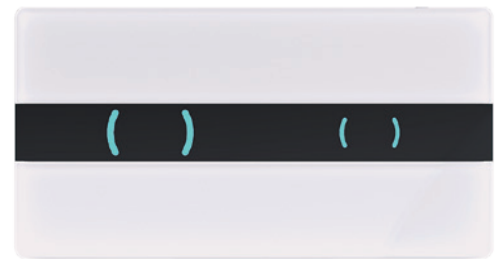

KATION DUO GLASS

Article number:
4060419921

EAN-Code:
8711778213500

Experience convenient and hygienic flushing through advanced electronics. Just wave your hand in front of the flushing plate and the technology seamlessly takes control, ensuring fully automatic flushing. It's aesthetically pleasing on the outside and intelligent on the inside.

INSTALLATION METHOD

For installation on concealed flushing cisterns

PROPERTIES

Material: glass

Dual flushing

Color: white

For 387 concealed cisterns

SPECIAL FEATURES

Easy installation and service

For front flushing activation

Floating impression through shadow gap

PRODUCT CONTAINS

Complete fixing material

PACKING

Carton: 12 Pcs

OTHER AVAILABLE OPTIONS: