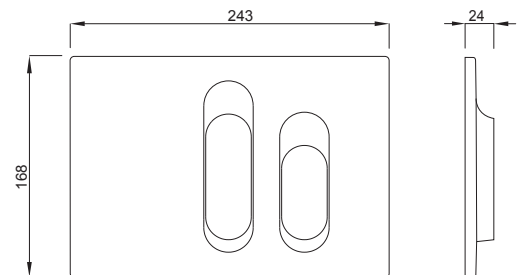

INSTALLATION METHOD

For mounting on concealed flushing cisterns

PROPERTIES

Material: high-quality plastic

Dual flushing

Colour: gloss chrome

For concealed flushing cisterns 7512/7522

For concealed flushing cisterns 9052

For concealed flushing cisterns 9012

SPECIAL FEATURES

Simple installation and maintenance

PRODUCT CONTAINS

All parts required for mounting are supplied with the product

PACKING

Carton: 4 Pcs

OTHER AVAILABLE OPTIONS: