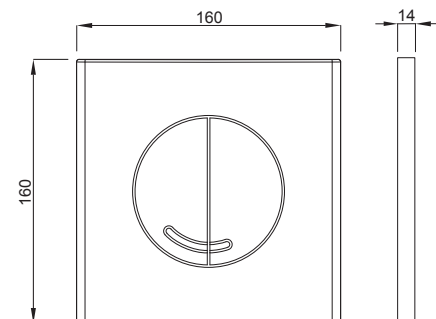

OPAL DUO

Article number:
7030414631

EAN-Code:
8711778216334

Discover the ideal flushing plates for mechanical activation, available in a diverse array of designs, colors, materials, and shapes. Elevate your comfort and satisfaction with this curated selection, tailored to meet your unique preferences and needs.

INSTALLATION METHOD

For mounting on concealed flushing cisterns

PROPERTIES

Material: high-quality plastic

Dual flushing

Colour: matt chrome

For concealed flushing cisterns 3800 and 380

SPECIAL FEATURES

Simple installation and maintenance

PRODUCT CONTAINS

All parts required for mounting are supplied with the product

PACKING

Carton: 20 Pcs

OTHER AVAILABLE OPTIONS: