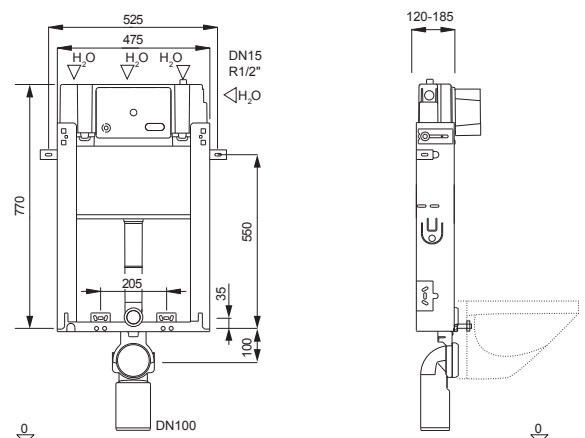

INSTALLATION METHOD

For pre-wall or solid wall mounting

PROPERTIES

Galvanised toilet element with pre-assembled concealed flushing cistern 7512

Frontal flushing, dual flushing (3/6 l)

Adjustable flushing volume (large quantity of water 5/6/7 l, small quantity of water 3/4 l)

Water connection G 1/2

PE walldrain elbow Ø 90/110 mm with seal

All parts required for installation and mounting are supplied with the product

PACKING

Pallet: 24 Pcs

FLUSHING PLATES

RUBY

Glass - White